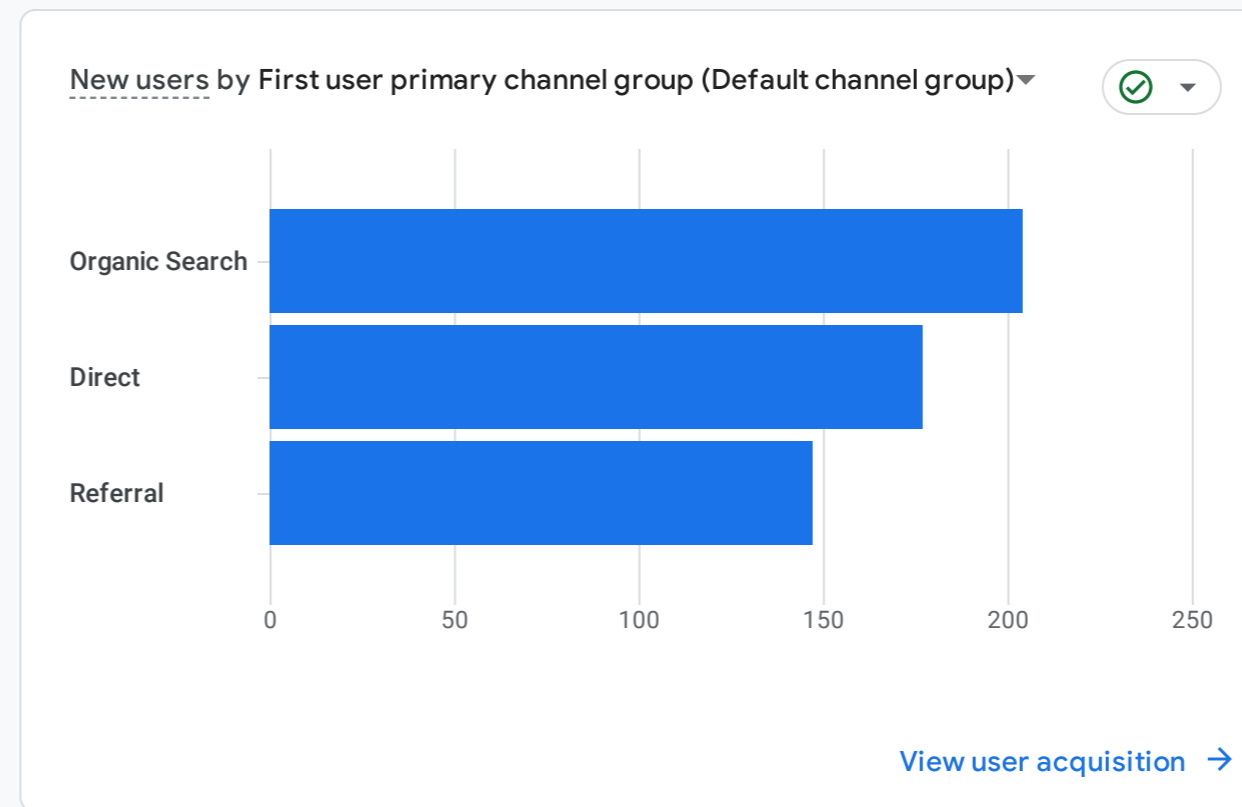

WHERE DO YOUR NEW USERS COME FROM?