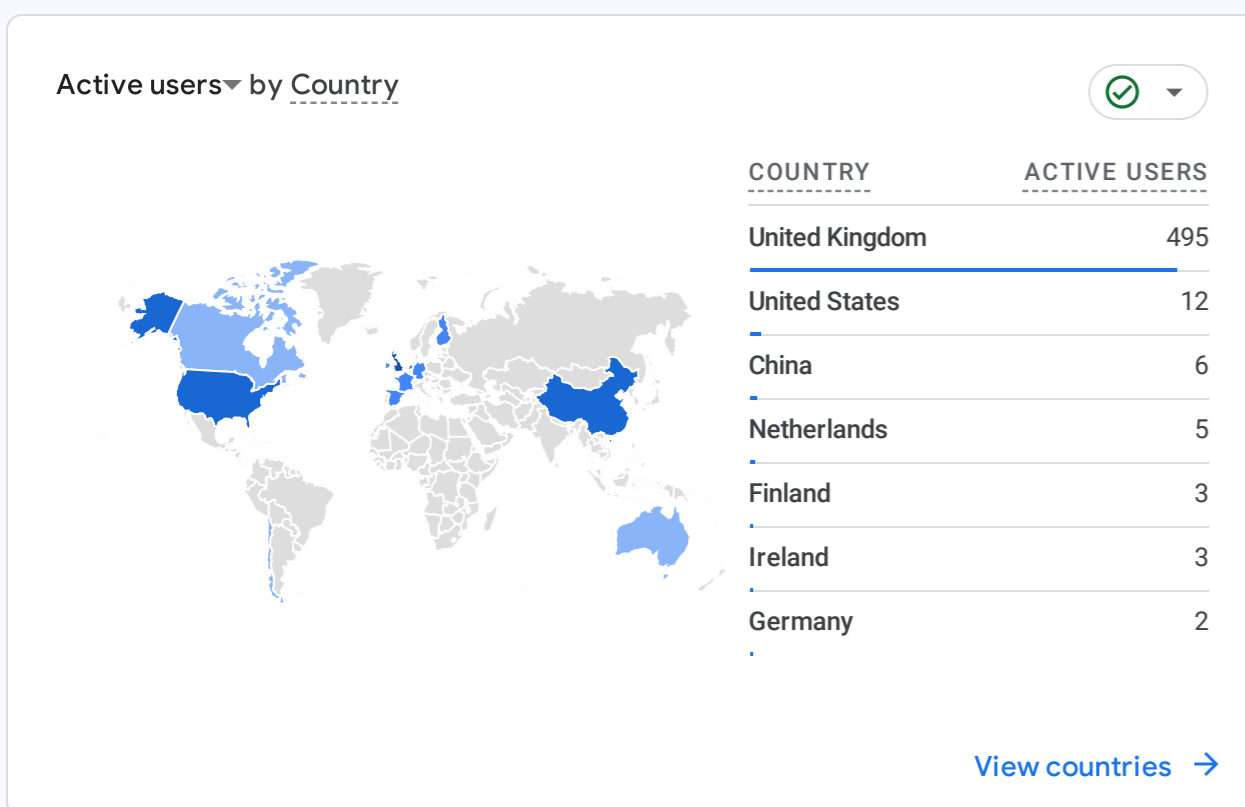

WHAT ARE YOUR TOP CAMPAIGNS?